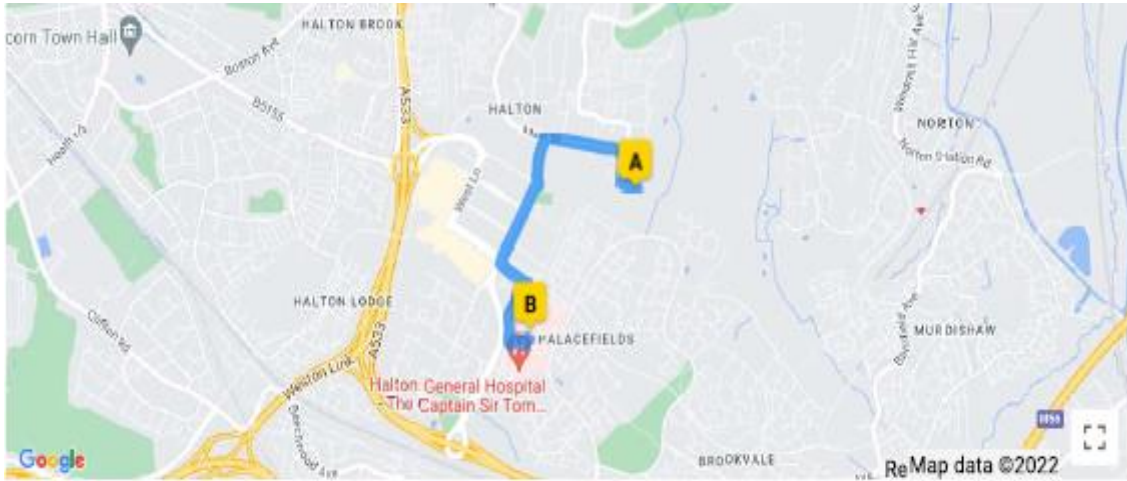

EMERGENCY ACTION PLAN

CHARTER STANDARD CLUB

Halton General (Nightingale) – Hospital Way, Runcorn, WA7 2DA

From: Stockham Lane, Halton, Runcorn WA7 2PJ, UK
To: Halton, Runcorn WA7 2DA, UK

Distance: 1.1 miles
Time: 5 mins

Distance	Directions	Total
Start:	Stockham Lane, Halton, Runcorn WA7 2PJ, UK	
0.0	Head west on Stockham Ln towards Stockham Cl	0.0
0.0	Turn right to stay on Stockham Ln	0.0
0.1	Turn left onto Main St	0.1
0.2	Turn left onto Holt Ln	0.4
0.1	At the roundabout, continue straight onto East Ln	0.5
0.2	At the roundabout, take the 1st exit onto Hospital Way	0.7
0.1	Turn right	0.8
0.0	Continue straight	0.9
0.1	Turn left	1.0
0.0	Turn left Destination will be on the left	1.0
0.0	Arrive: Halton, Runcorn WA7 2DA, UK	1.1

Section time: 5 mins 29 s, Total time: 5 mins 29 s

Runcorn F.C.
Linnets Juniors